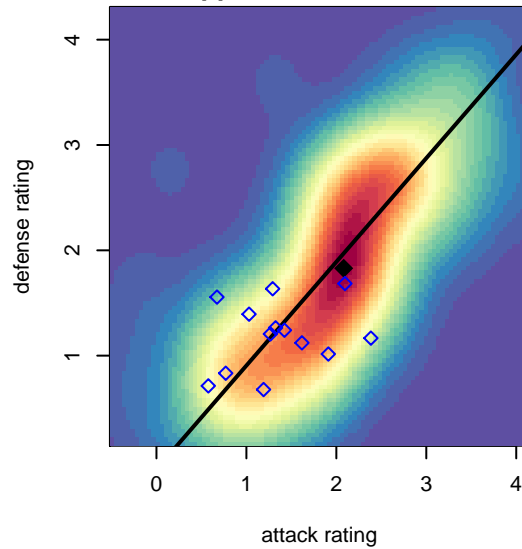

Washington Timbers White 1 G02

Washington Timbers
 Vancouver, WA
 G02 total strength=1364
 attack=8.02 defense=6.23
 spr league = PTT Win G02 Div 1 White

alt names used:
 WASHINGTON TIMBERS FC 02G WHITE 1
 WASHINGTON TIMBERS G02 WHITE
 WA Timbers 02G White 1

Venues played:
 2017 Clash At the Border Gold/Silver/Bronze
 2017 PCU Summer Classic Bronze
 2017 PTT Winter G02 Division 1 White

Washington Timbers White 1 G02
 Dots are actual minus expected GF (blue circles) and GA (red triangles).
 Blue line is smoothed change in attack strength. Red is smoothed change in defense strength.

**attack and defense variance (black dot)
relative to other teams
and top 10 in region**

**attack and defense rating
relative to others at age
and all opponents in last 13 months**

Performance relative to 13 month average