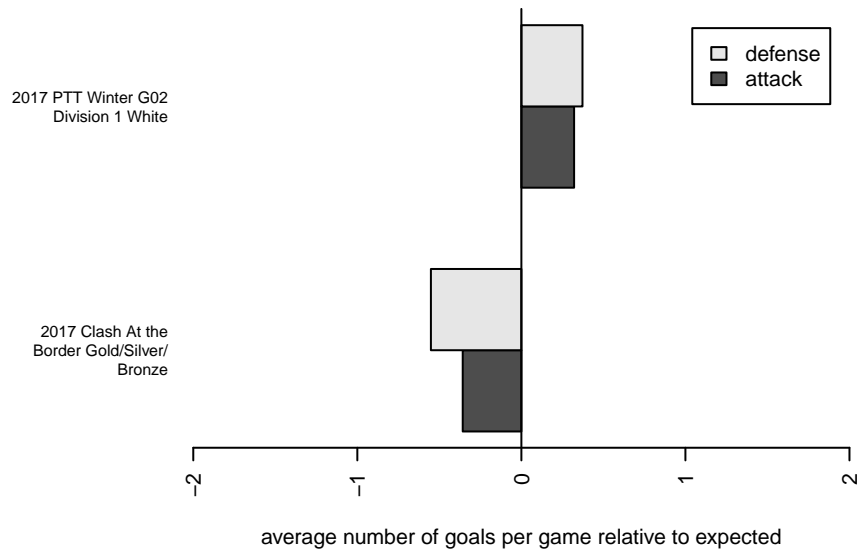

Washington Timbers White 1 G02

Washington Timbers
 Vancouver, WA
 G02 total strength=1364
 attack=8.02 defense=6.23
 spr league = PTT Win G02 Div 1 White

alt names used:
 WASHINGTON TIMBERS FC 02G WHITE 1
 WASHINGTON TIMBERS G02 WHITE
 WA Timbers 02G White 1

Venues played:
 2017 Clash At the Border Gold/Silver/Bronze
 2017 PCU Summer Classic Bronze
 2017 PTT Winter G02 Division 1 White

Washington Timbers White 1 G02
 Dots are actual minus expected GF (blue circles) and GA (red triangles).
 Blue line is smoothed change in attack strength. Red is smoothed change in defense strength.

**attack and defense variance (black dot)
relative to other teams
and top 10 in region**

**attack and defense rating
relative to others at age
and all opponents in last 13 months**

Performance relative to 13 month average