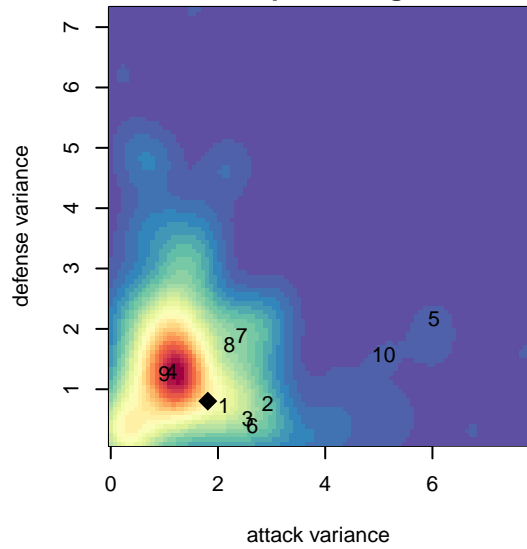

Washington Timbers White 1 G02

Washington Timbers
 Vancouver, WA
 G02 total strength=1364
 attack=8.02 defense=6.23
 spr league = PTT Win G02 Div 1 White

alt names used:
 WASHINGTON TIMBERS FC 02G WHITE 1
 WASHINGTON TIMBERS G02 WHITE
 WA Timbers 02G White 1

Venues played:
 2017 Clash At the Border Gold/Silver/Bronze
 2017 PCU Summer Classic Bronze
 2017 PTT Winter G02 Division 1 White

Washington Timbers White 1 G02
 Dots are actual minus expected GF (blue circles) and GA (red triangles).
 Blue line is smoothed change in attack strength. Red is smoothed change in defense strength.

**attack and defense variance (black dot)
relative to other teams
and top 10 in region**

**attack and defense rating
relative to others at age
and all opponents in last 13 months**

Performance relative to 13 month average