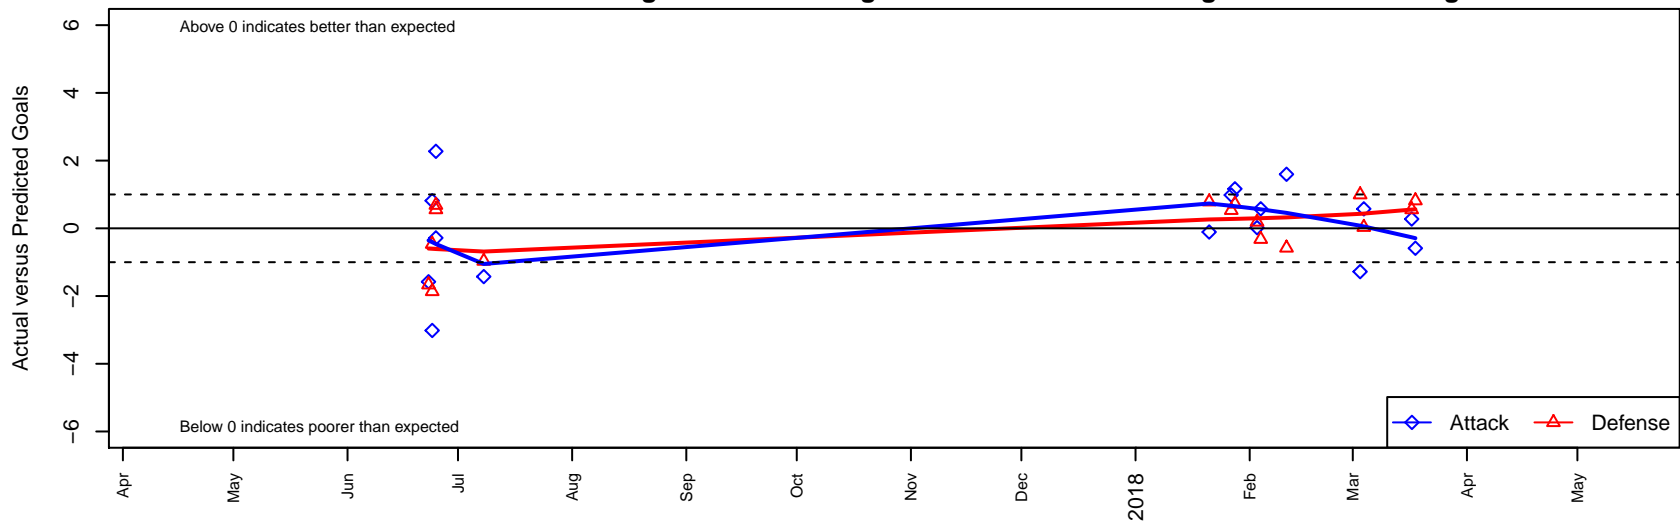

Washington Timbers White 1 G02

Washington Timbers
 Vancouver, WA
 G02 total strength=1364
 attack=8.02 defense=6.23
 spr league = PTT Win G02 Div 1 White

alt names used:
 WASHINGTON TIMBERS FC 02G WHITE 1
 WASHINGTON TIMBERS G02 WHITE
 WA Timbers 02G White 1

Venues played:
 2017 Clash At the Border Gold/Silver/Bronze
 2017 PCU Summer Classic Bronze
 2017 PTT Winter G02 Division 1 White

Washington Timbers White 1 G02
 Dots are actual minus expected GF (blue circles) and GA (red triangles).
 Blue line is smoothed change in attack strength. Red is smoothed change in defense strength.

**attack and defense variance (black dot)
relative to other teams
and top 10 in region**

**attack and defense rating
relative to others at age
and all opponents in last 13 months**

Performance relative to 13 month average