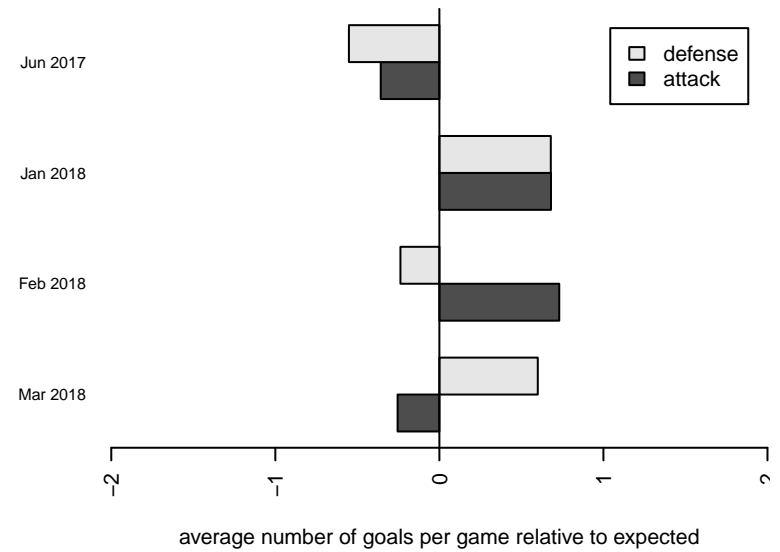

Performance relative to 13 month average